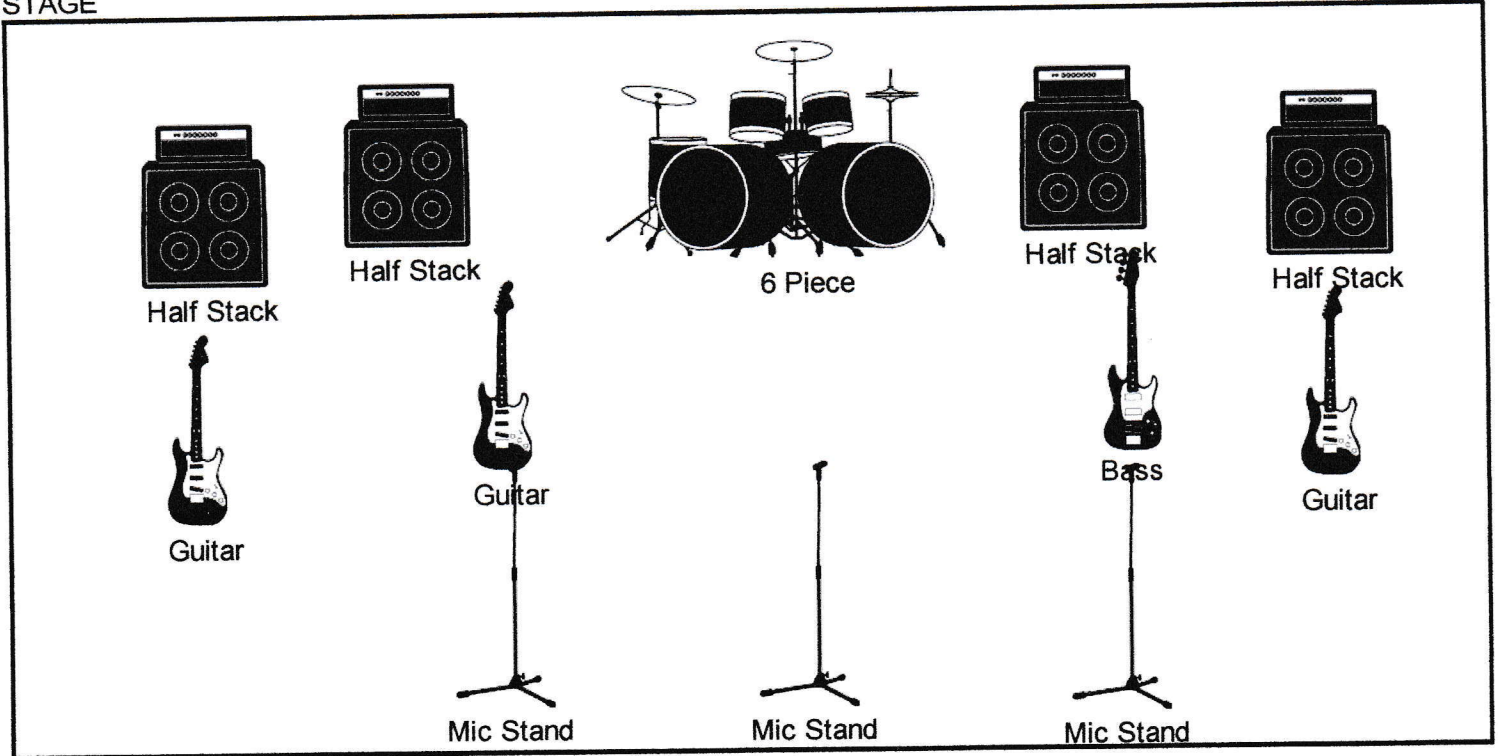

SIX GUN SAL

STAGE

INPUT LIST

1	DRUMS	9	HOUSE MODEL	17	
2	BASS	10	HOUSE MODEL	18	
3	LEAD VOX	11	HOUSE MODEL	19	
4	GUITAR LEAD	12	HOUSE MODEL	20	
5	GUITAR 1	13	NONE	21	
6	GUITAR 3	14	NONE	22	
7		15		23	
8		16		24	